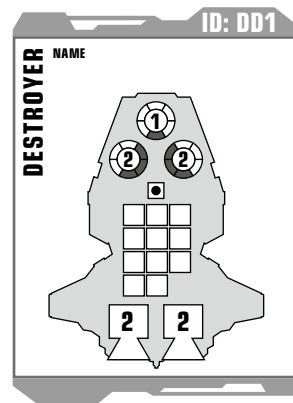

GREEN FLEET

SHIP RECORD SHEET

KEY TO SSD ICONS

Pulse Torpedo Launchers (2-arc)

Class 3 Beams (3-arc)

Class 2 Beam (5-arc)

Class 1 Beams (5-arc)

Fire Control Systems

Hull Boxes

Drives (Total Thrust 6)

SHIP ID	START V	START C	TURN 1	V	C	TURN 2	V	C	TURN 3	V	C	TURN 4	V	C	TURN 5	V	C	TURN 6	V	C	TURN 7	V	C	TURN 8	V	C	TURN 9	V	C
Example	6	12	+2	8	12	+2, P2	10	10	P1	10	9	-3, S1	7	10	-	7	10	S3	7	1	+5, S1	12	2	+6	18	2	-3, P3	15	11
FF1																													
FF2																													
DD1																													
DD2																													
CL1																													
CL2																													
CH1																													
BC1