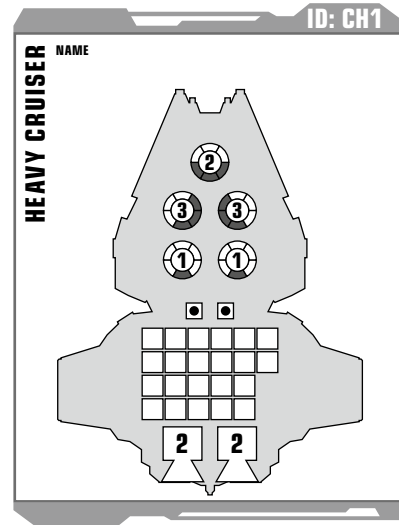

GREEN FLEET

SHIP RECORD SHEET

KEY TO SSD ICONS

Pulse Torpedo Launchers (2-arc)

Class 3 Beams (3-arc)

Class 2 Beam (5-arc)

Class 1 Beams (5-arc)

Fire Control Systems

Hull Boxes

Drives (Total Thrust 6)

SHIP ID	START V	START C	TURN 1	V	C	TURN 2	V	C	TURN 3	V	C	TURN 4	V	C	TURN 5	V	C	TURN 6	V	C	TURN 7	V	C	TURN 8	V	C	TURN 9	V	C
Example	6	12	+2	8	12	+2, P2	10	10	P1	10	9	-3, S1	7	10	-	7	10	S3	7	1	+5, S1	12	2	+6	18	2	-3, P3	15	11
FF1																													
FF2																													
DD1																													
DD2																													
CL1																													
CL2																													
CH1																													
BC1