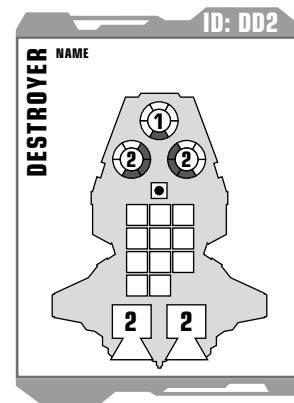

GREEN FLEET

SHIP RECORD SHEET

KEY TO SSD ICONS

Pulse Torpedo Launchers (2-arc)

Class 3 Beams (3-arc)

Class 2 Beam (5-arc)

Class 1 Beams (5-arc)

Fire Control Systems

Hull Boxes

Drives (Total Thrust 6)

SHIP ID	START V	START C	TURN 1	V	C	TURN 2	V	C	TURN 3	V	C	TURN 4	V	C	TURN 5	V	C	TURN 6	V	C	TURN 7	V	C	TURN 8	V	C	TURN 9	V	C
Example	6	12	+2	8	12	+2, P2	10	10	P1	10	9	-3, S1	7	10	-	7	10	S3	7	1	+5, S1	12	2	+6	18	2	-3, P3	15	11
FF1																													
FF2																													
DD1																													
DD2																													
CL1																													
CL2																													
CH1																													
BC1